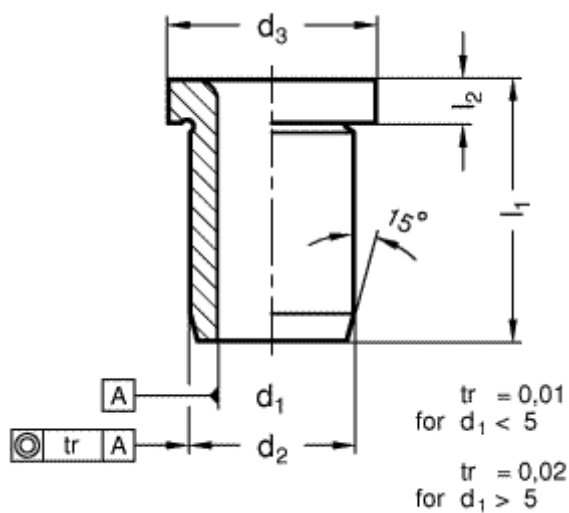

Article number: 201134047

Description: E+G Guide bush DIN 172-B8,5-20-A  
with Collar

## Measures

$d_1 = 8,5$  for M10

$d_2 = 15$

$d_3 = 18$

$l_1 = 20$

$l_2 = 3$